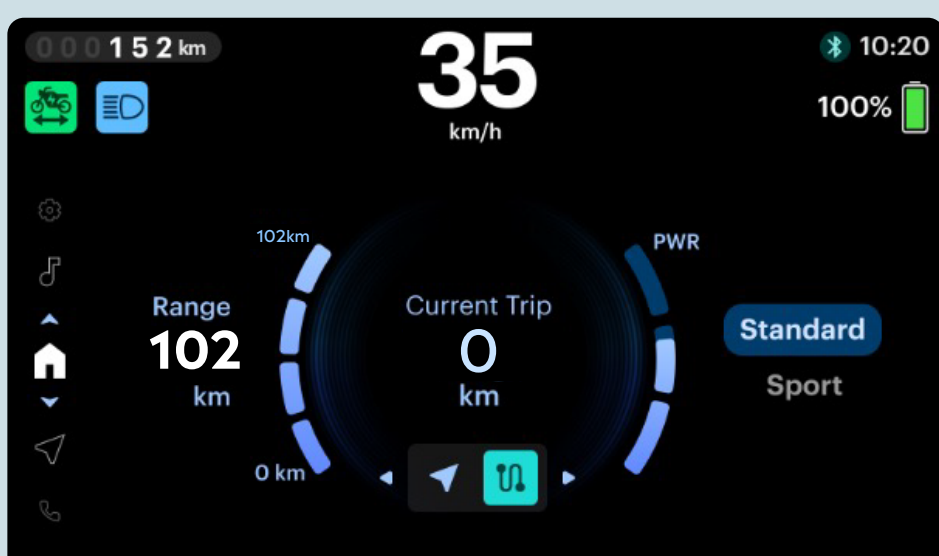

In-Vehicle Infotainment

Smart, Clear, and Connected Riding Experience

- » 17.78cm (7") Dynamic TFT display for sharp, clear visuals*.
- » Honda RoadSync Duo for seamless mobile integration*.

- » All essential information at a glance.
- » Day & Night modes for optimal clarity.
- » Control everything with easy toggles.

* This feature is available in the Activa e: Honda RoadSync Duo® variant only

Riding Modes

A mode for every mood

Econ Mode:

Maximizes efficiency by reducing power, softening acceleration, and extending range for a greener ride.

Standard Mode:

Balances power and efficiency for smooth acceleration and everyday comfort.

Sports Mode:

Enhances performance with increased power, sharper acceleration, and higher speed for a thrilling ride.